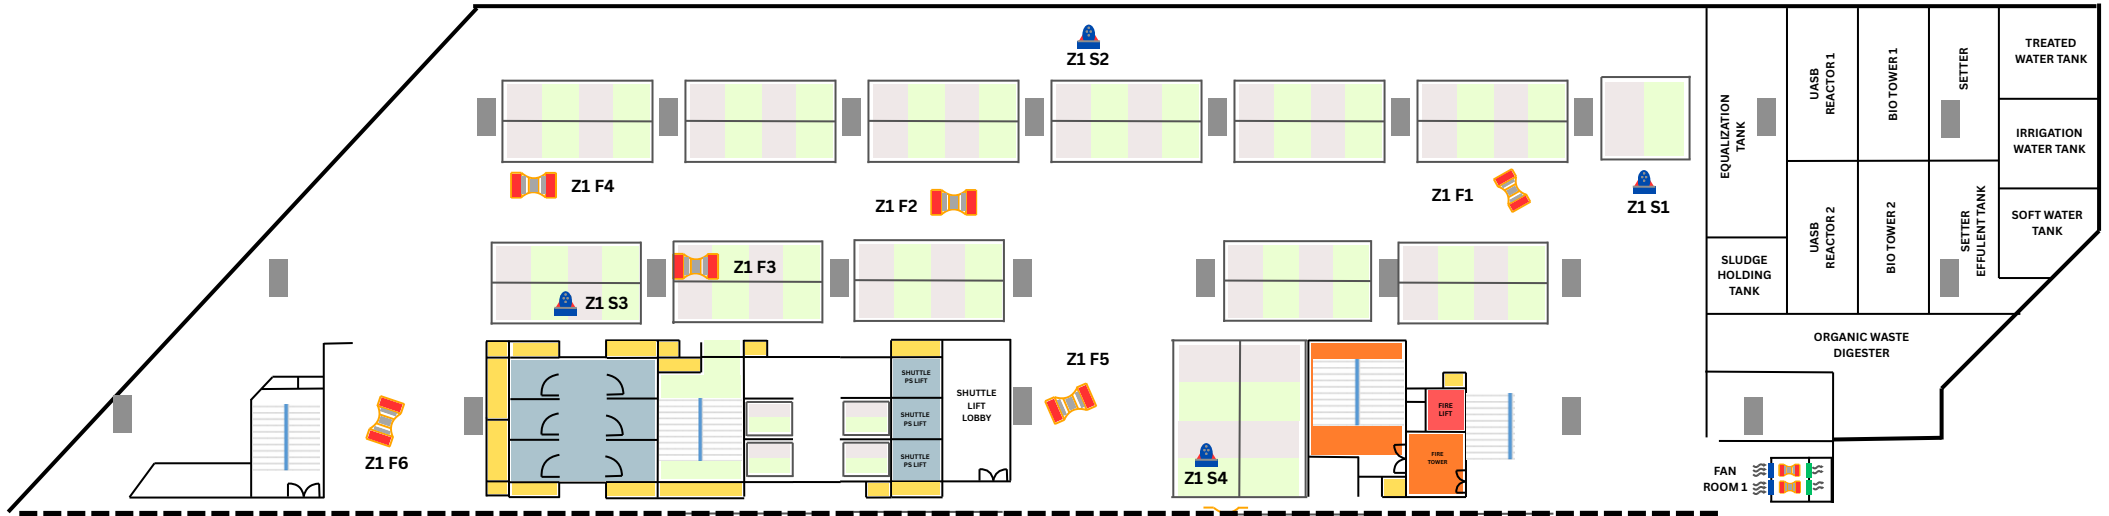

TYPE OF SYSTEM: BASEMENT CAR PARK VENTILATION SYSTEM

TITLE : LAYOUT OF JET FAN AND CO SENSOR

DOC NO: HVAC-108-RO

REV NO: 0

DATE: 12 APR 25

PRE. BY SYED

CKD. BY RAJ

LOCATION: BASEMENT-03 ZONE-01

LEGEND	DESCRIPTION	QTY
	JET FAN	6
	CO SENSOR	4

TYPE OF SYSTEM: BASEMENT CAR PARK VENTILATION SYSTEM

TITLE : LAYOUT OF JET FAN AND CO SENSOR

DOC NO: HVAC-109-RO

REV NO: 0

DATE: 14 APR 25

PRE. BY SYED

CKD. BY RAJ

LOCATION: BASEMENT-03 ZONE-02

LEGEND	DESCRIPTION	QTY
	JET FAN	13
	CO SENSOR	6

TYPE OF SYSTEM: BASEMENT CAR PARK VENTILATION SYSTEM

TITLE: LAYOUT OF JET FAN AND CO SENSOR

DOC NO: HVAC-103-RO

REV NO: 0

DATE: 07 APR 25