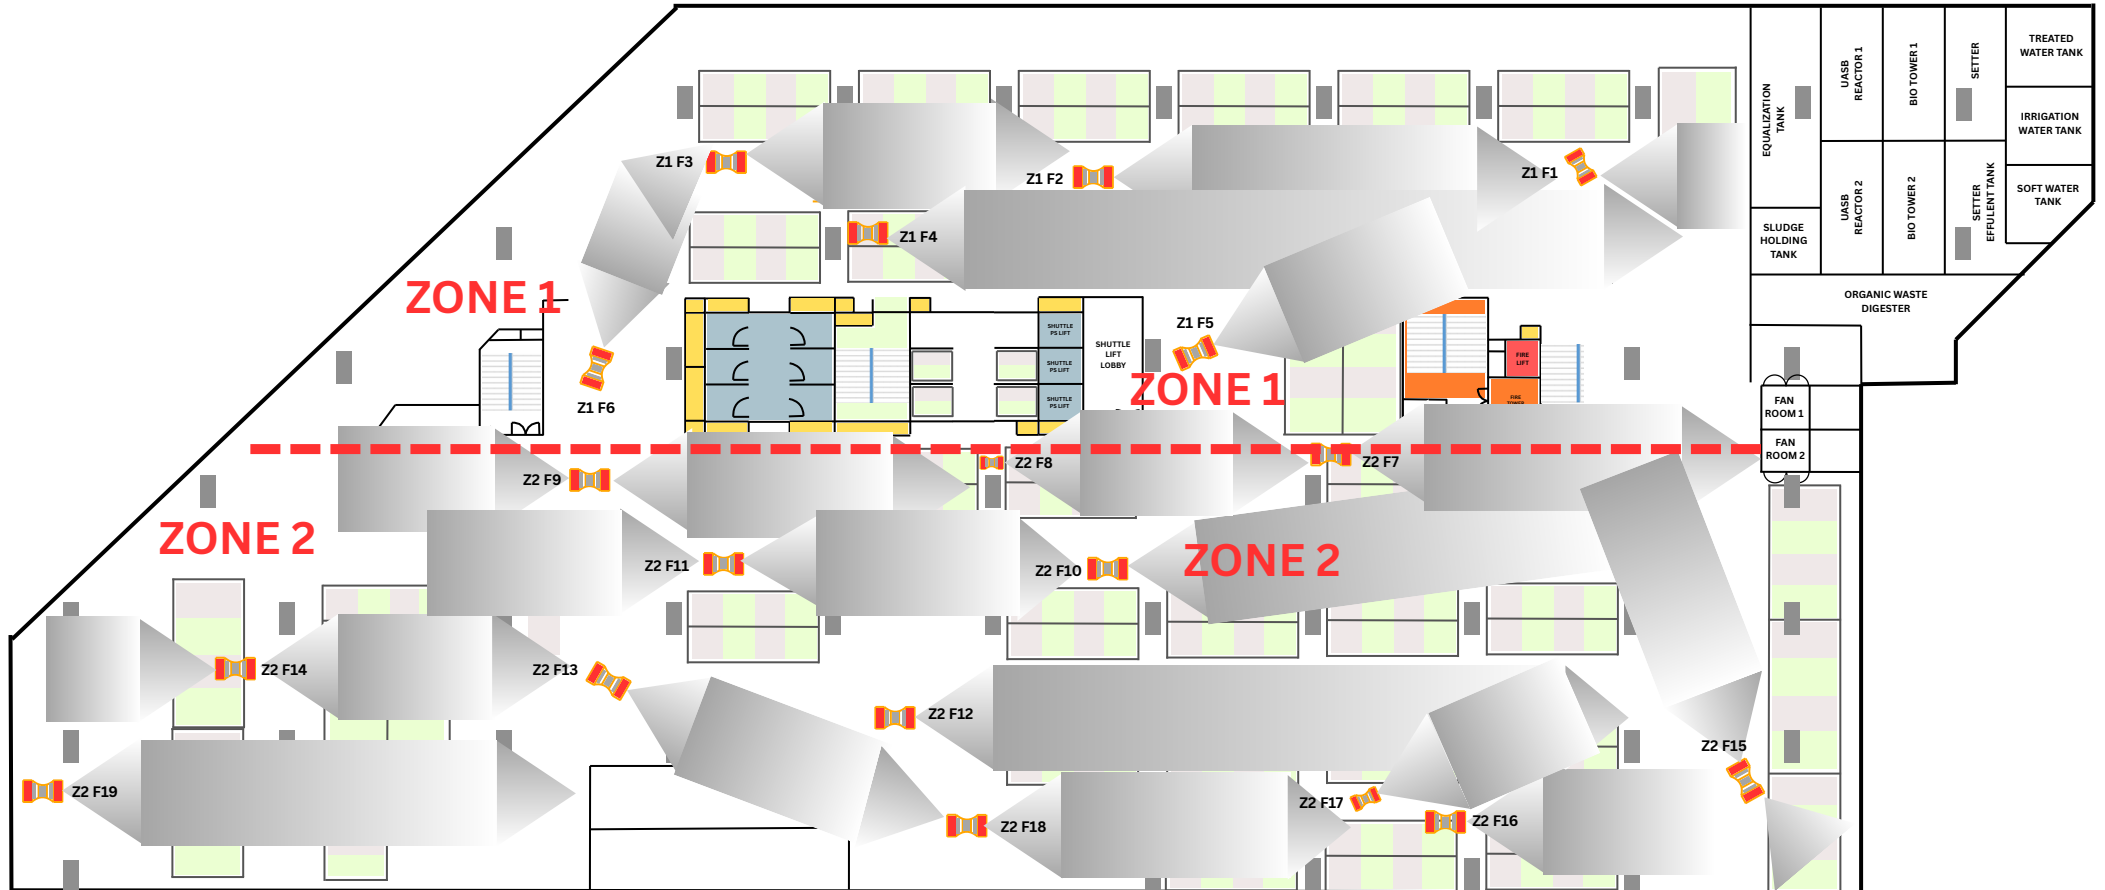

TYPE OF SYSTEM: BASEMENT CAR PARK VENTILATION SYSTEM

TITLE: LAYOUT OF JET FAN AND CO SENSOR

DOC NO: HVAC-103-RO

REV NO: 0

DATE: 07 APR 25

PRE. BY SYED

CKD. BY RAJ

LOCATION: BASEMENT-03

LEGEND	DESCRIPTION	QTY
	JET FAN	19