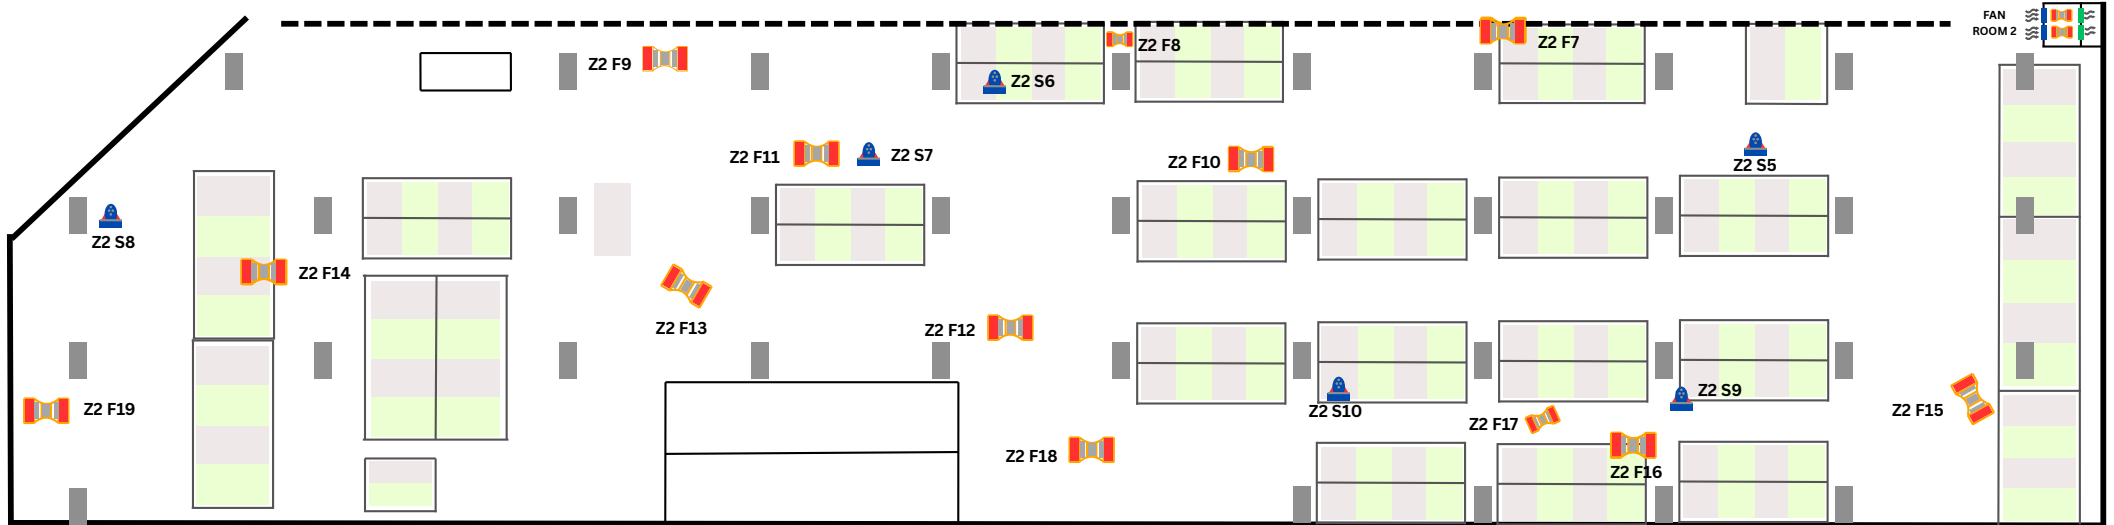

TYPE OF SYSTEM: BASEMENT CAR PARK VENTILATION SYSTEM

TITLE : LAYOUT OF JET FAN AND CO SENSOR

DOC NO: HVAC-108-RO

REV NO: 0

DATE: 12 APR 25

PRE. BY SYED

CKD. BY RAJ

LOCATION: BASEMENT-03 ZONE-01

LOCATION: BASEMENT-03 ZONE-02

LEGEND	DESCRIPTION	QTY
	JET FAN	13
	CO SENSOR	6

TYPE OF SYSTEM: BASEMENT CAR PARK VENTILATION SYSTEM

TITLE: LAYOUT OF JET FAN AND CO SENSOR

DOC NO: HVAC-103-RO

REV NO: 0

DATE: 07 APR 25