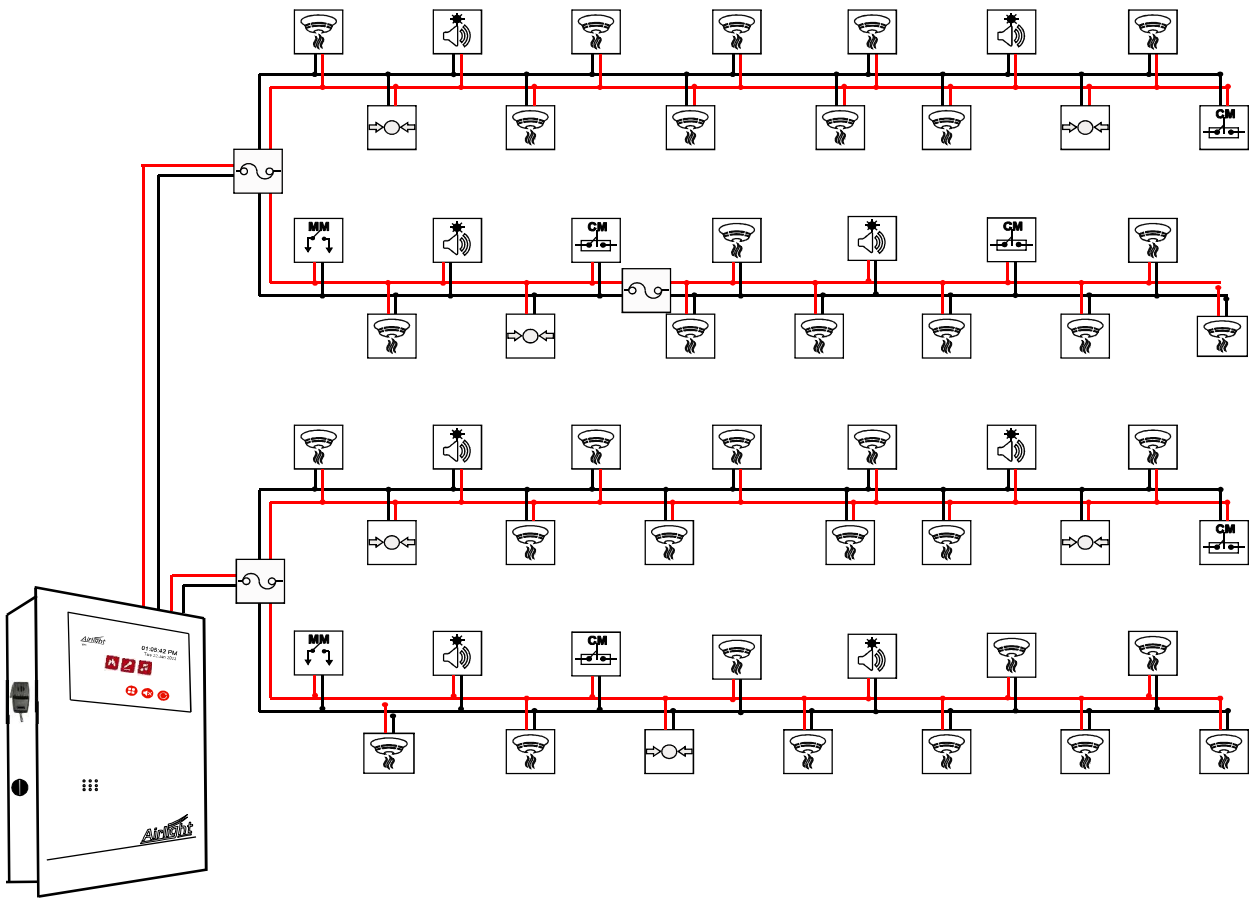

Typical Scheme And Wiring Ideas For Multistoried Building Automatic Fire Detection And Alarm System With Public Address System

Legend	Description
	Multisensor
	Speaker with Beacon
	Public Address speaker
	Manual Call Point
	Control module
	Monitor module
	Isolator

Legend	Description
	Multisensor
	Speaker with Beacon
	Public Address speaker
	Manual Call Point
	Control module
	Monitor module
	Isolator

Typical Scheme And Wiring Ideas For Automatic Fire Detection And Alarm System With Public Address System

Wiring Idea-1

Airlight

Legend	Description
	Multisensor
	Speaker with Beacon
	Public Address speaker
	Manual Call Point
	Control module
	Monitor module
	Isolator

Typical Scheme And Wiring Ideas For Automatic Fire Detection And Alarm System With Public Address System