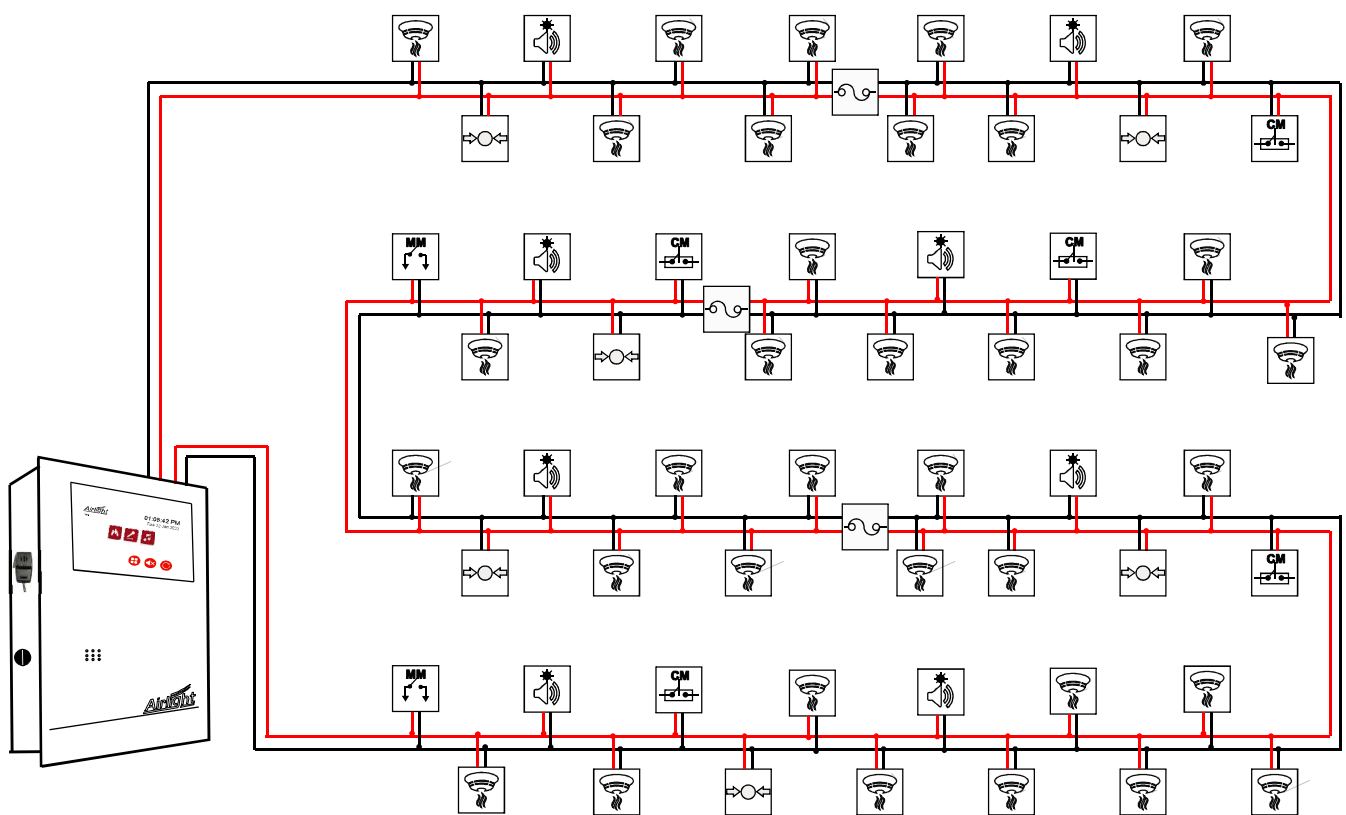

Typical Scheme And Wiring Ideas For Multistoried Building Automatic Fire Detection And Alarm System With Public Address System

Legend	Description
	Multisensor
	Speaker with Beacon
	Public Address speaker
	Manual Call Point
	Control module
	Monitor module
	Isolator

Legend	Description
	Multisensor
	Speaker with Beacon
	Public Address speaker
	Manual Call Point
	Control module
	Monitor module
	Isolator

Typical Scheme And Wiring Ideas For Automatic Fire Detection And Alarm System With Public Address System

Wiring Idea-1

Airlight

Legend	Description
	Multisensor
	Speaker with Beacon
	Public Address speaker
	Manual Call Point
	Control module
	Monitor module
	Isolator

Typical Scheme And Wiring Ideas For Automatic Fire Detection And Alarm System With Public Address System