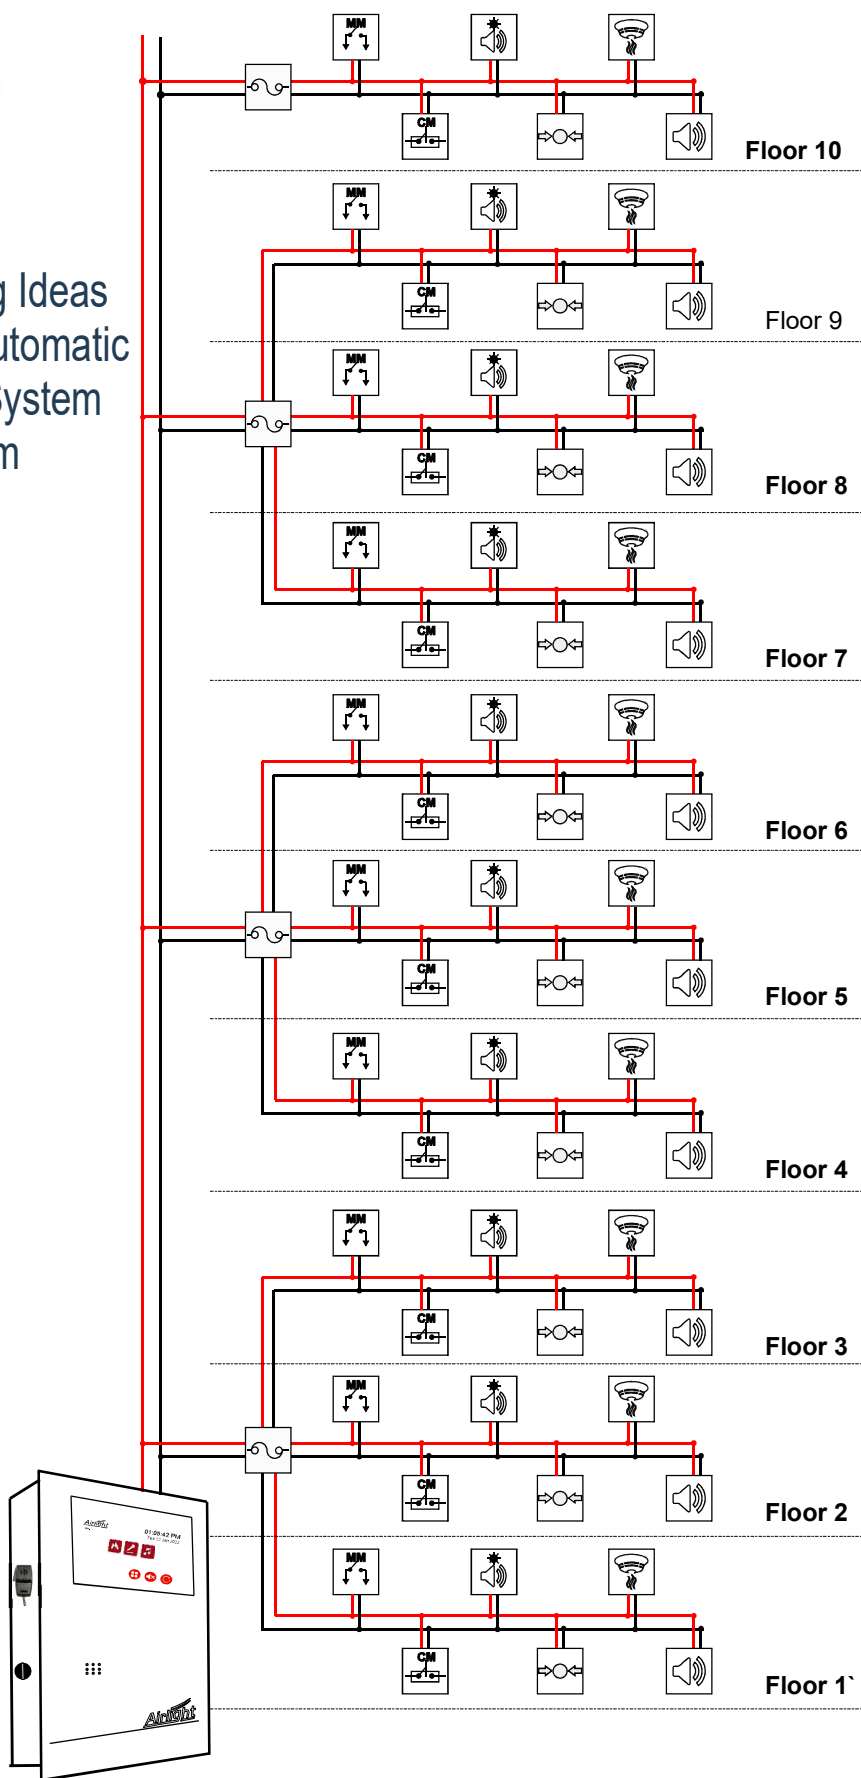

Typical Scheme And Wiring Ideas For Multistoried Building Automatic Fire Detection And Alarm System With Public Address System

Legend	Description
	Multisensor
	Speaker with Beacon
	Public Address speaker
	Manual Call Point
	Control module
	Monitor module
	Isolator

Legend	Description
	Multisensor
	Speaker with Beacon
	Public Address speaker
	Manual Call Point
	Control module
	Monitor module
	Isolator

Typical Scheme And Wiring Ideas For Automatic Fire Detection And Alarm System With Public Address System

Wiring Idea-1

Airlight

Legend	Description
	Multisensor
	Speaker with Beacon
	Public Address speaker
	Manual Call Point
	Control module
	Monitor module
	Isolator

Typical Scheme And Wiring Ideas For Automatic Fire Detection And Alarm System With Public Address System

Wiring Idea-2

Typical Scheme And Wiring Ideas For Automatic Fire Detection And Alarm System With Public Address System
Wiring Idea-3

Legend	Description
	Multisensor
	Speaker with Beacon
	Public Address speaker
	Manual Call Point
	Control module
	Monitor module
	Isolator