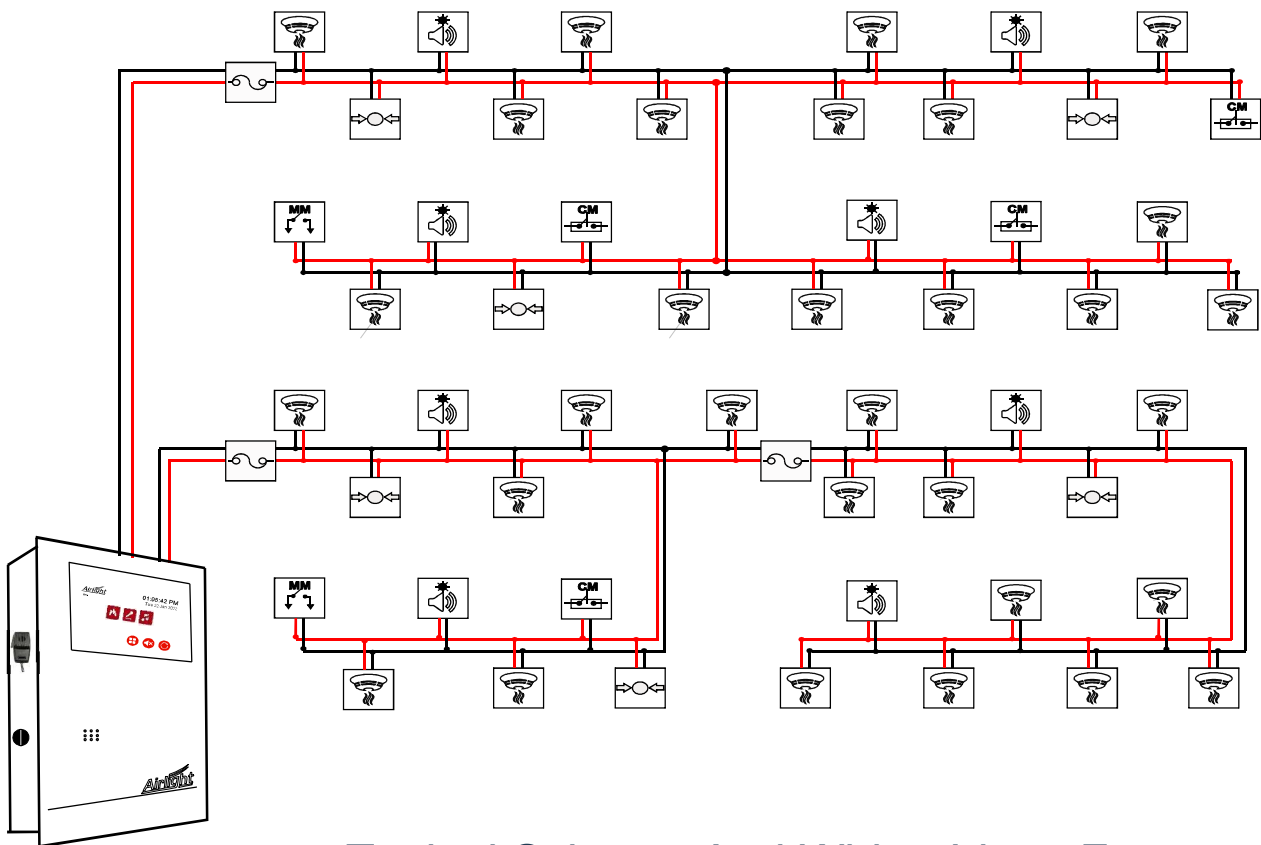

Typical Scheme And Wiring Ideas For Multistoried Building Automatic Fire Detection And Alarm System With Public Address System

Legend	Description
	Multisensor
	Speaker with Beacon
	Public Address speaker
	Manual Call Point
	Control module
	Monitor module
	Isolator

Legend	Description
	Multisensor
	Speaker with Beacon
	Public Address speaker
	Manual Call Point
	Control module
	Monitor module
	Isolator

Typical Scheme And Wiring Ideas For Automatic Fire Detection And Alarm System With Public Address System

Wiring Idea-1

Airlight

Legend	Description
	Multisensor
	Speaker with Beacon
	Public Address speaker
	Manual Call Point
	Control module
	Monitor module
	Isolator

Typical Scheme And Wiring Ideas For Automatic Fire Detection And Alarm System With Public Address System

Wiring Idea-2

Typical Scheme And Wiring Ideas For Automatic Fire Detection And Alarm System With Public Address System
Wiring Idea-3

Legend	Description
	Multisensor
	Speaker with Beacon
	Public Address speaker
	Manual Call Point
	Control module
	Monitor module
	Isolator