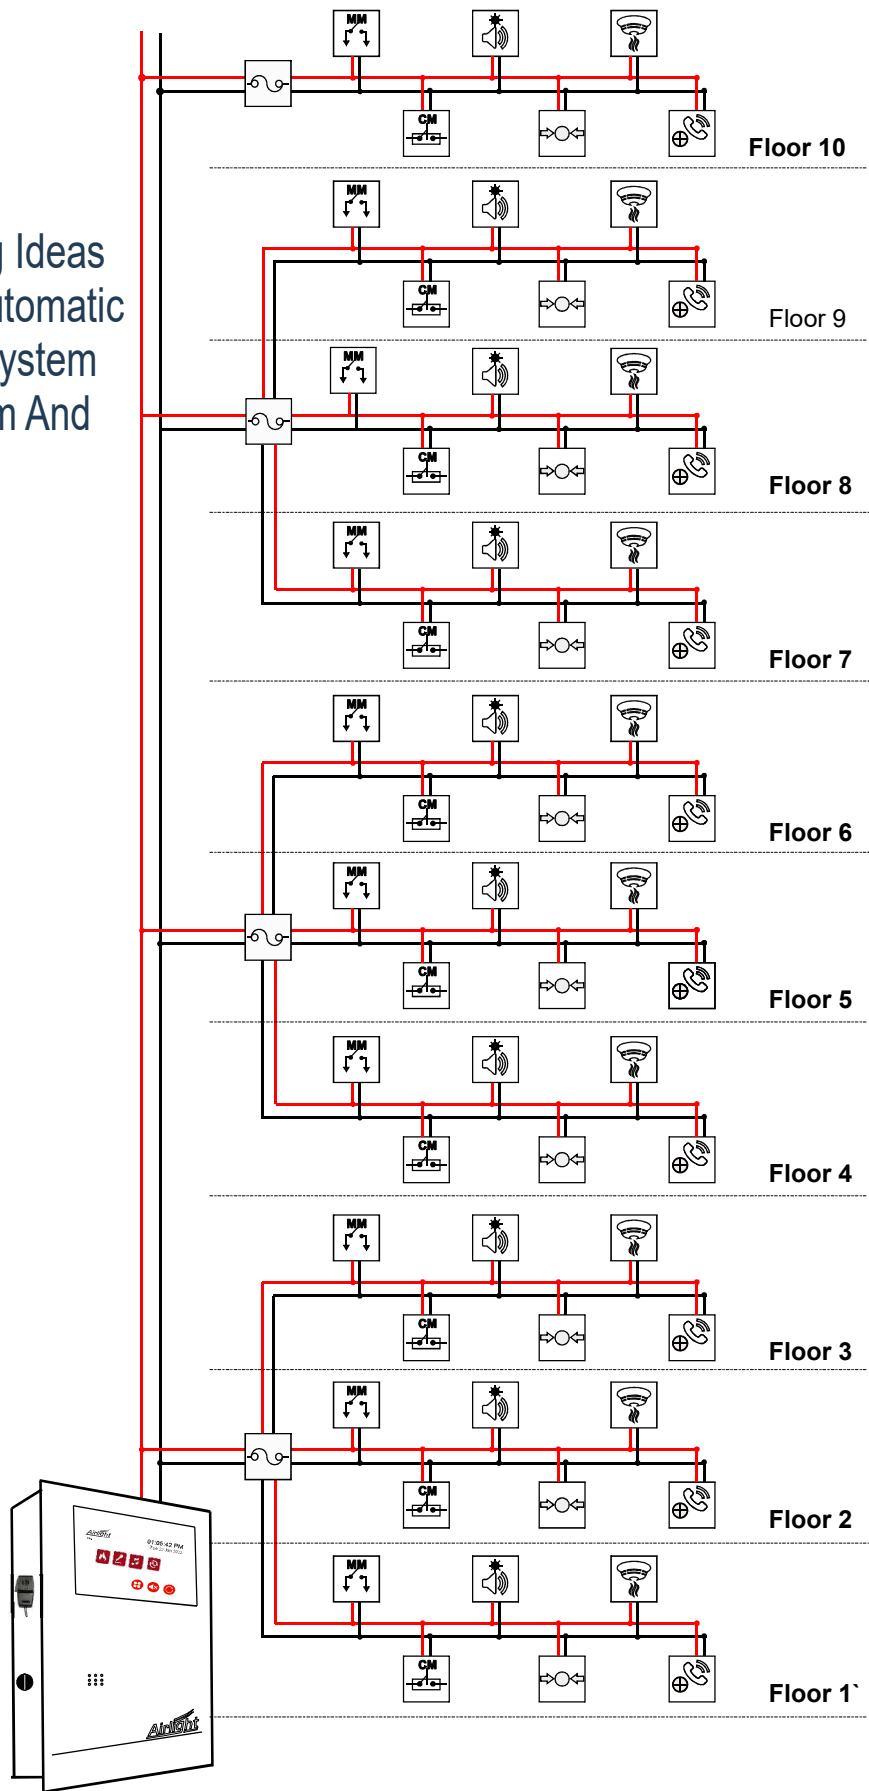

# Typical Scheme And Wiring Ideas For Multistoried Building Automatic Fire Detection And Alarm System With Public Address System And Talkback System

Legend	Description
	Multisensor
	Speaker with Beacon
	Public Address speaker
	Talk Back
	Manual Call Point
	Control module
	Monitor module
	Isolator

Legend	Description
	Multisensor
	Speaker with Beacon
	Public Address speaker
	Talk Back
	Manual Call Point
	Control module
	Monitor module
	Isolator

## Typical Scheme And Wiring Ideas For Automatic Fire Detection And Alarm System With Public Address System And Talkback System

### Wiring Idea-1

Legend	Description
	Multisensor
	Speaker with Beacon
	Public Address speaker
	Talk Back
	Manual Call Point
	Control module
	Monitor module
	Isolator