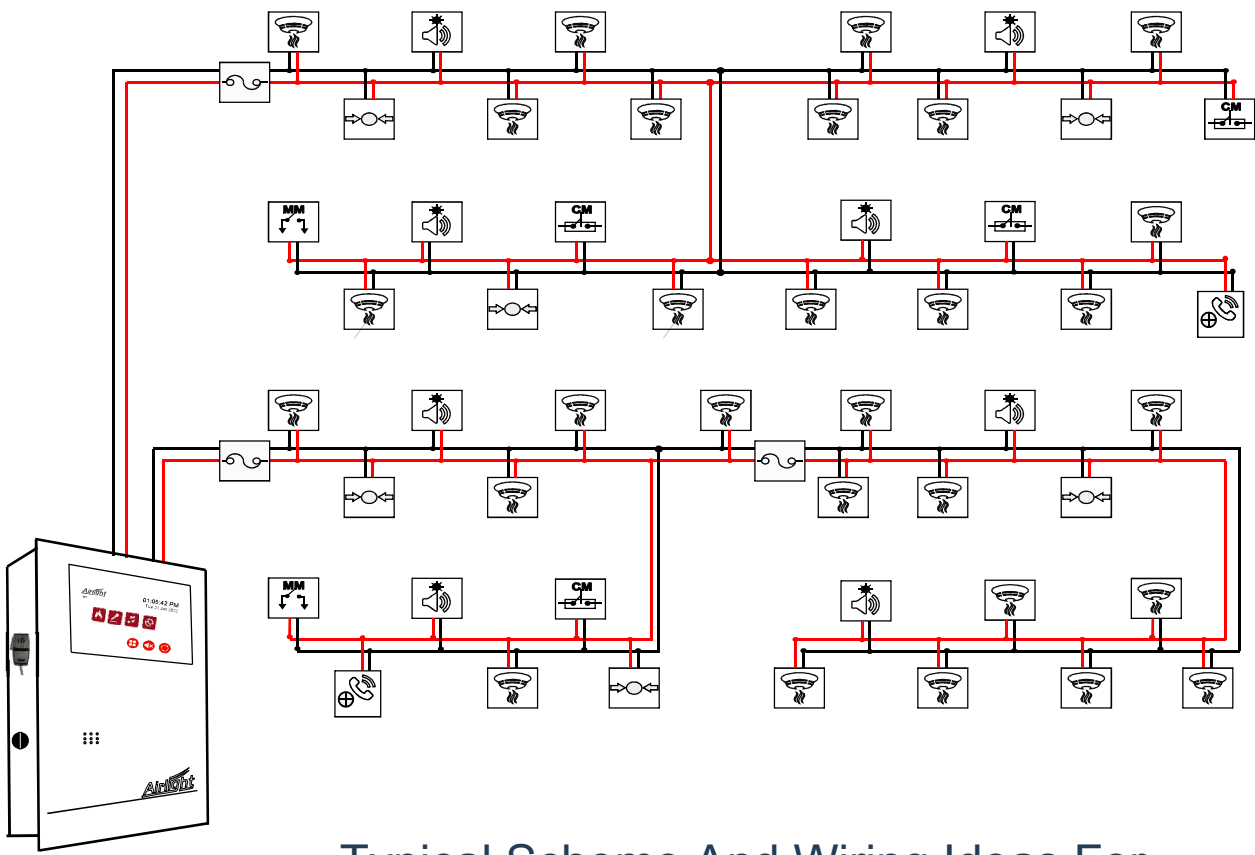

## Typical Scheme And Wiring Ideas For Automatic Fire Detection And Alarm System With Public Address System And Talkback System

### Wiring Idea-1

Legend	Description
	Multisensor
	Speaker with Beacon
	Public Address speaker
	Talk Back
	Manual Call Point
	Control module
	Monitor module
	Isolator

### Wiring Idea-2