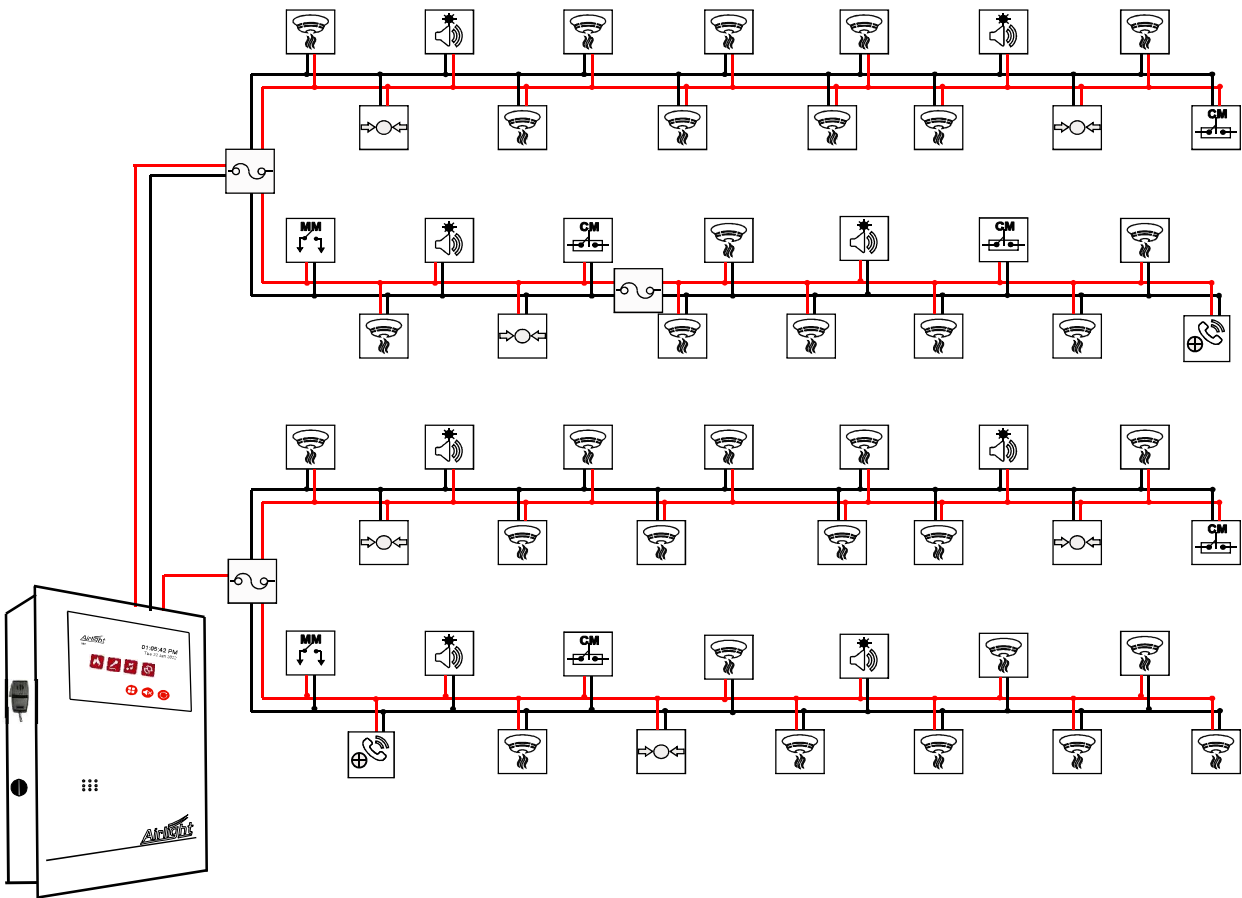

# Typical Scheme And Wiring Ideas For Multistoried Building Automatic Fire Detection And Alarm System With Public Address System And Talkback System

Legend	Description
	Multisensor
	Speaker with Beacon
	Public Address speaker
	Talk Back
	Manual Call Point
	Control module
	Monitor module
	Isolator

Legend	Description
	Multisensor
	Speaker with Beacon
	Public Address speaker
	Talk Back
	Manual Call Point
	Control module
	Monitor module
	Isolator

### Wiring Idea-1

Legend	Description
	Multisensor
	Speaker with Beacon
	Public Address speaker
	Talk Back
	Manual Call Point
	Control module
	Monitor module
	Isolator