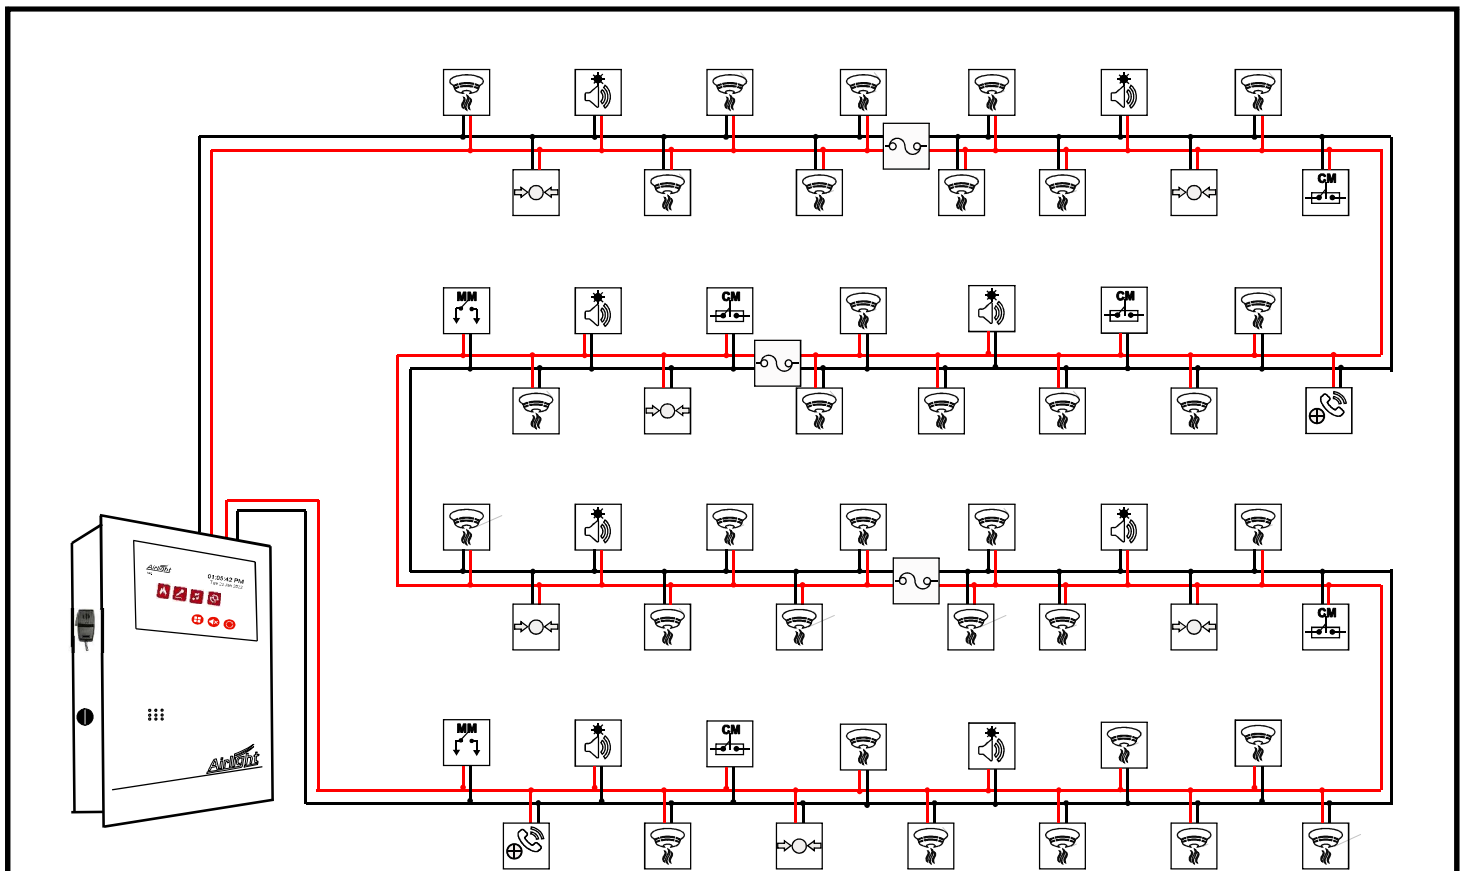

# Typical Scheme And Wiring Ideas For Multistoried Building Automatic Fire Detection And Alarm System With Public Address System And Talkback System

Legend	Description
	Multisensor
	Speaker with Beacon
	Public Address speaker
	Talk Back
	Manual Call Point
	Control module
	Monitor module
	Isolator

Legend	Description
	Multisensor
	Speaker with Beacon
	Public Address speaker
	Talk Back
	Manual Call Point
	Control module
	Monitor module
	Isolator